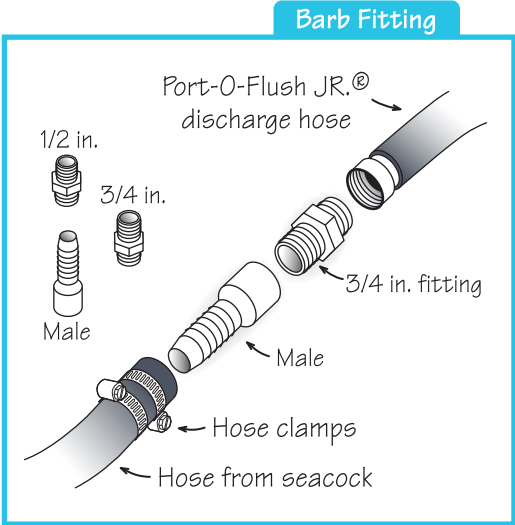

## Zebra Mussel Buster Static AC Unit Flush

Pour the premixed solution of Zebra Mussel Buster Concentrate and water into a bucket.