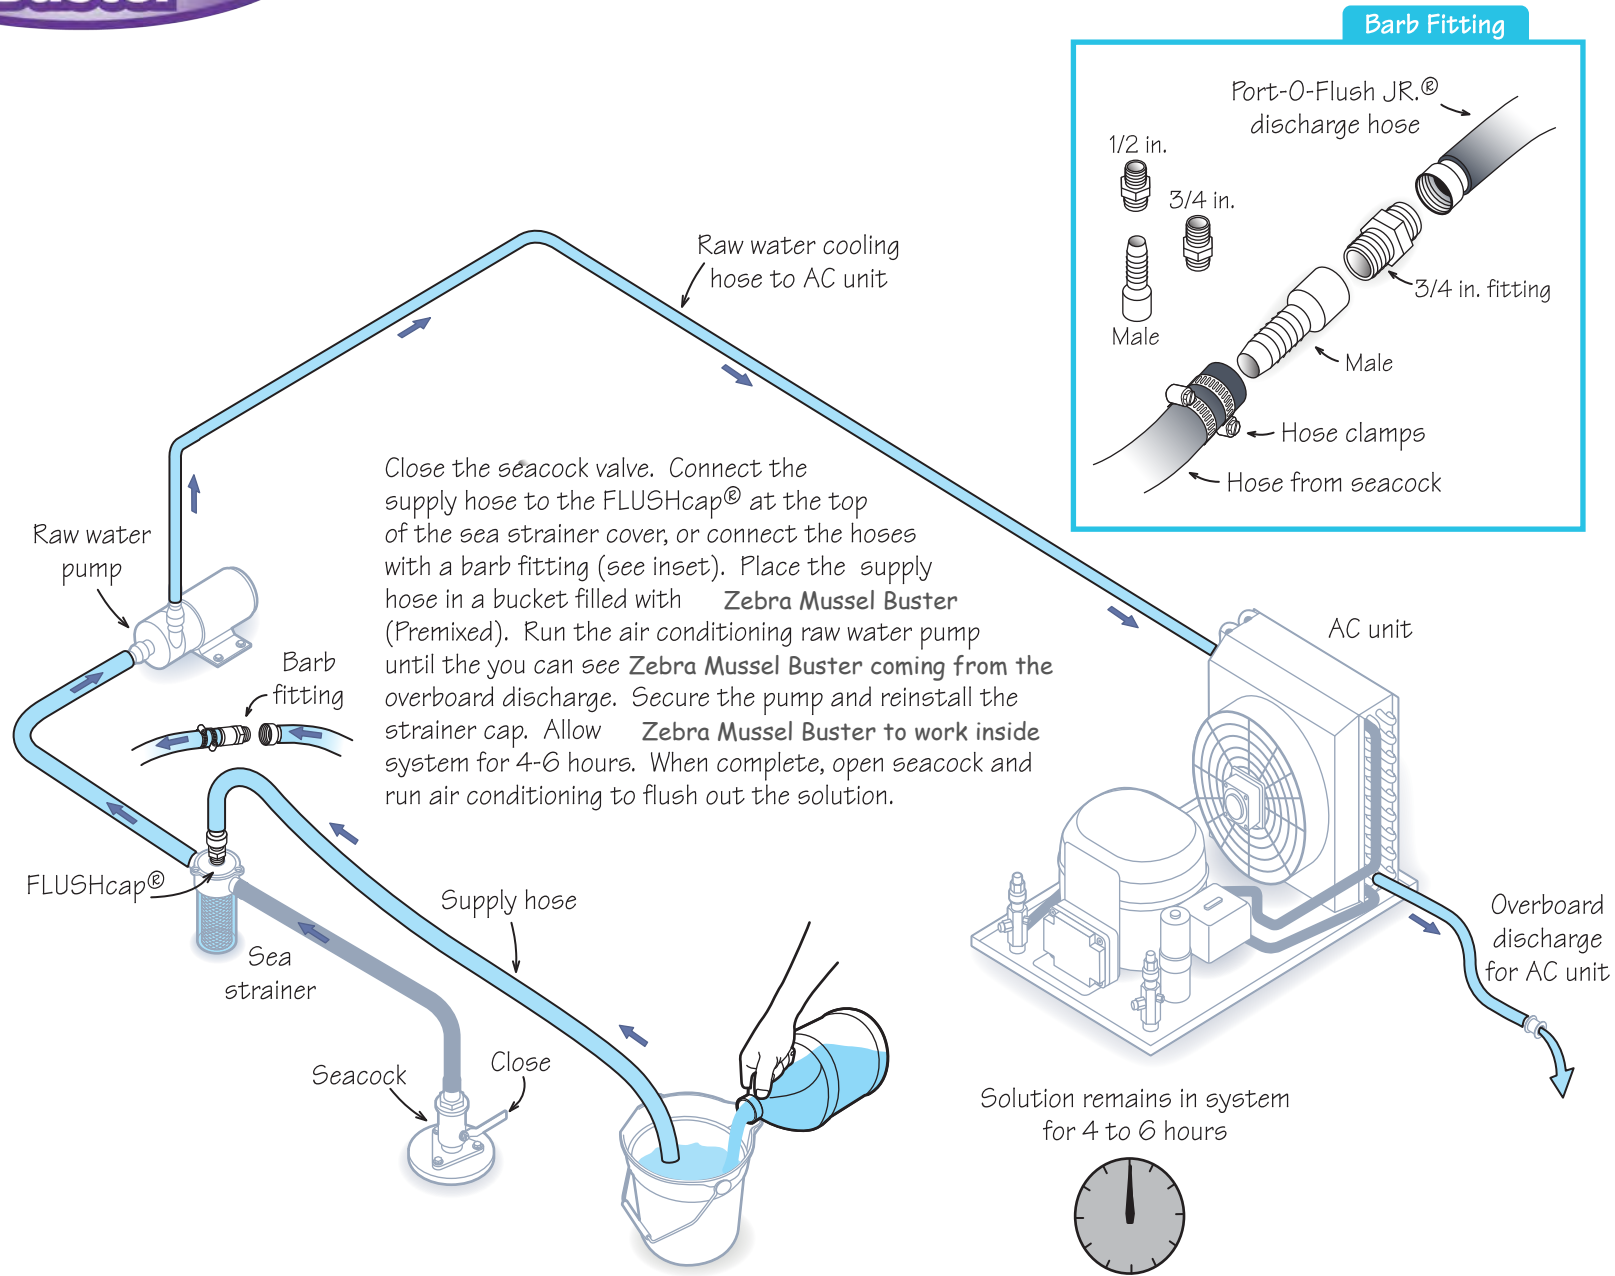

## Zebra Mussel Buster Static AC Unit Flush

Pour the premixed solution of Zebra Mussel Buster Concentrate and water into a bucket.